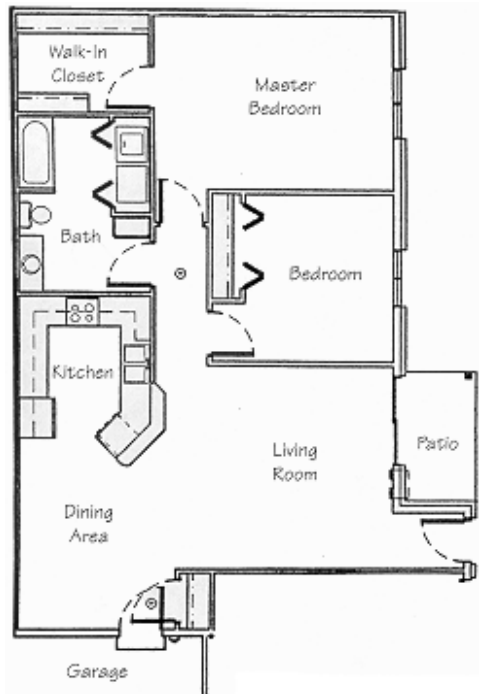

CLOVER MEADOWS APARTMENT HOMES

- ✦ Heat Included / Heated Flooring
- ✦ In Unit Laundry
- ✦ Quality European Style Cabinetry
- ✦ Angled Breakfast Bar
- ✦ Private Patio
- ✦ Walk In Closets
- ✦ Quality Carpeting
- ✦ Attached Garage w/ Garage Opener
- ✦ Courtyard Views
- ✦ Walk In Closet

Each of our Clover Meadows Rental Homes offers a private entrance as well as an attached garage. Our Lower rental homes feature an open concept design w/ large gourmet kitchens that draw attention to beautiful European style cabinetry. In addition to full size kitchen appliances we include a full size washer and dryer in unit. This floor plan offers the benefit of a full size breakfast bar perfect for casual dining.

The Master bedroom is so large it could almost be considered a suite and offers a very large walk in closet, twice the size you'd normally find. One unique benefit of this Clover Meadows Floor Plan, we are one of the few in the area that offer heated flooring. All included in your rent. For more information, please contact the Dublin Trail Community Center Office at (920) 725-6750 or visit www.dublintrail.com.