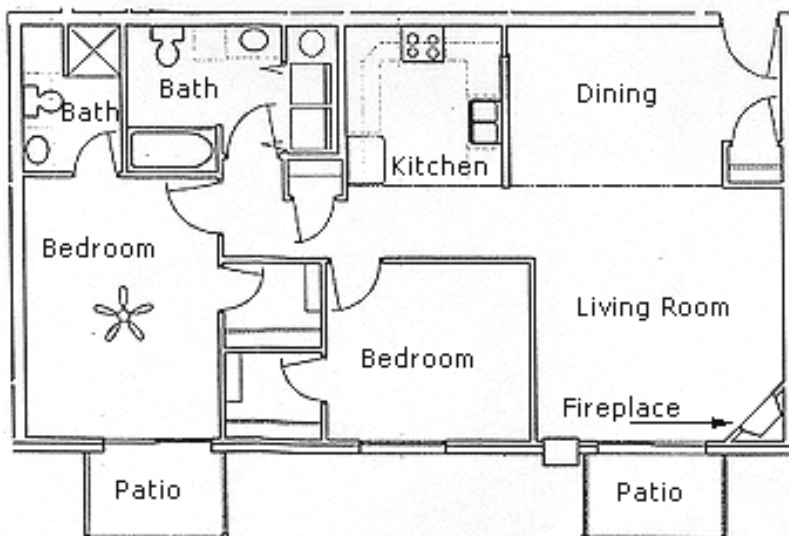

- ✚ Heat / Natural Gas Included
- ✚ Cathedral Ceilings
- ✚ In Unit Laundry
- ✚ Quality European Style Cabinetry
- ✚ Breakfast Bar
- ✚ Private Deck / Patio
- ✚ Walk In Closets
- ✚ Quality Carpeting
- ✚ Computer Nook / Study Available
- ✚ Attached Garage w / Garage Opener

At Dublin Trail Homes, we offer some of the most unique 2 bedroom floor plans available in the Fox Valley area.

Our rental homes feature an open concept design, some with cathedral ceilings and recessed lighting. We offer a Large Gourmet Kitchen that draws attention to beautiful European style cabinetry and breakfast bar, perfect for casual dining. In addition to full size kitchen appliances, we include a full size washer and dryer in unit for your convenience. Your living room will feature an elegant gas fireplace and full size sliding glass door leading to your private patio or deck. Some floor plans offer an additional private balcony off the master bedroom. In addition to the full main bath, you'll find a 2nd full bath off the Master Bedroom.

For more information, please contact the Dublin Trail Community Center Office at (920) 725-6750 or visit www.dublintrail.com.

Computer Nook / Study